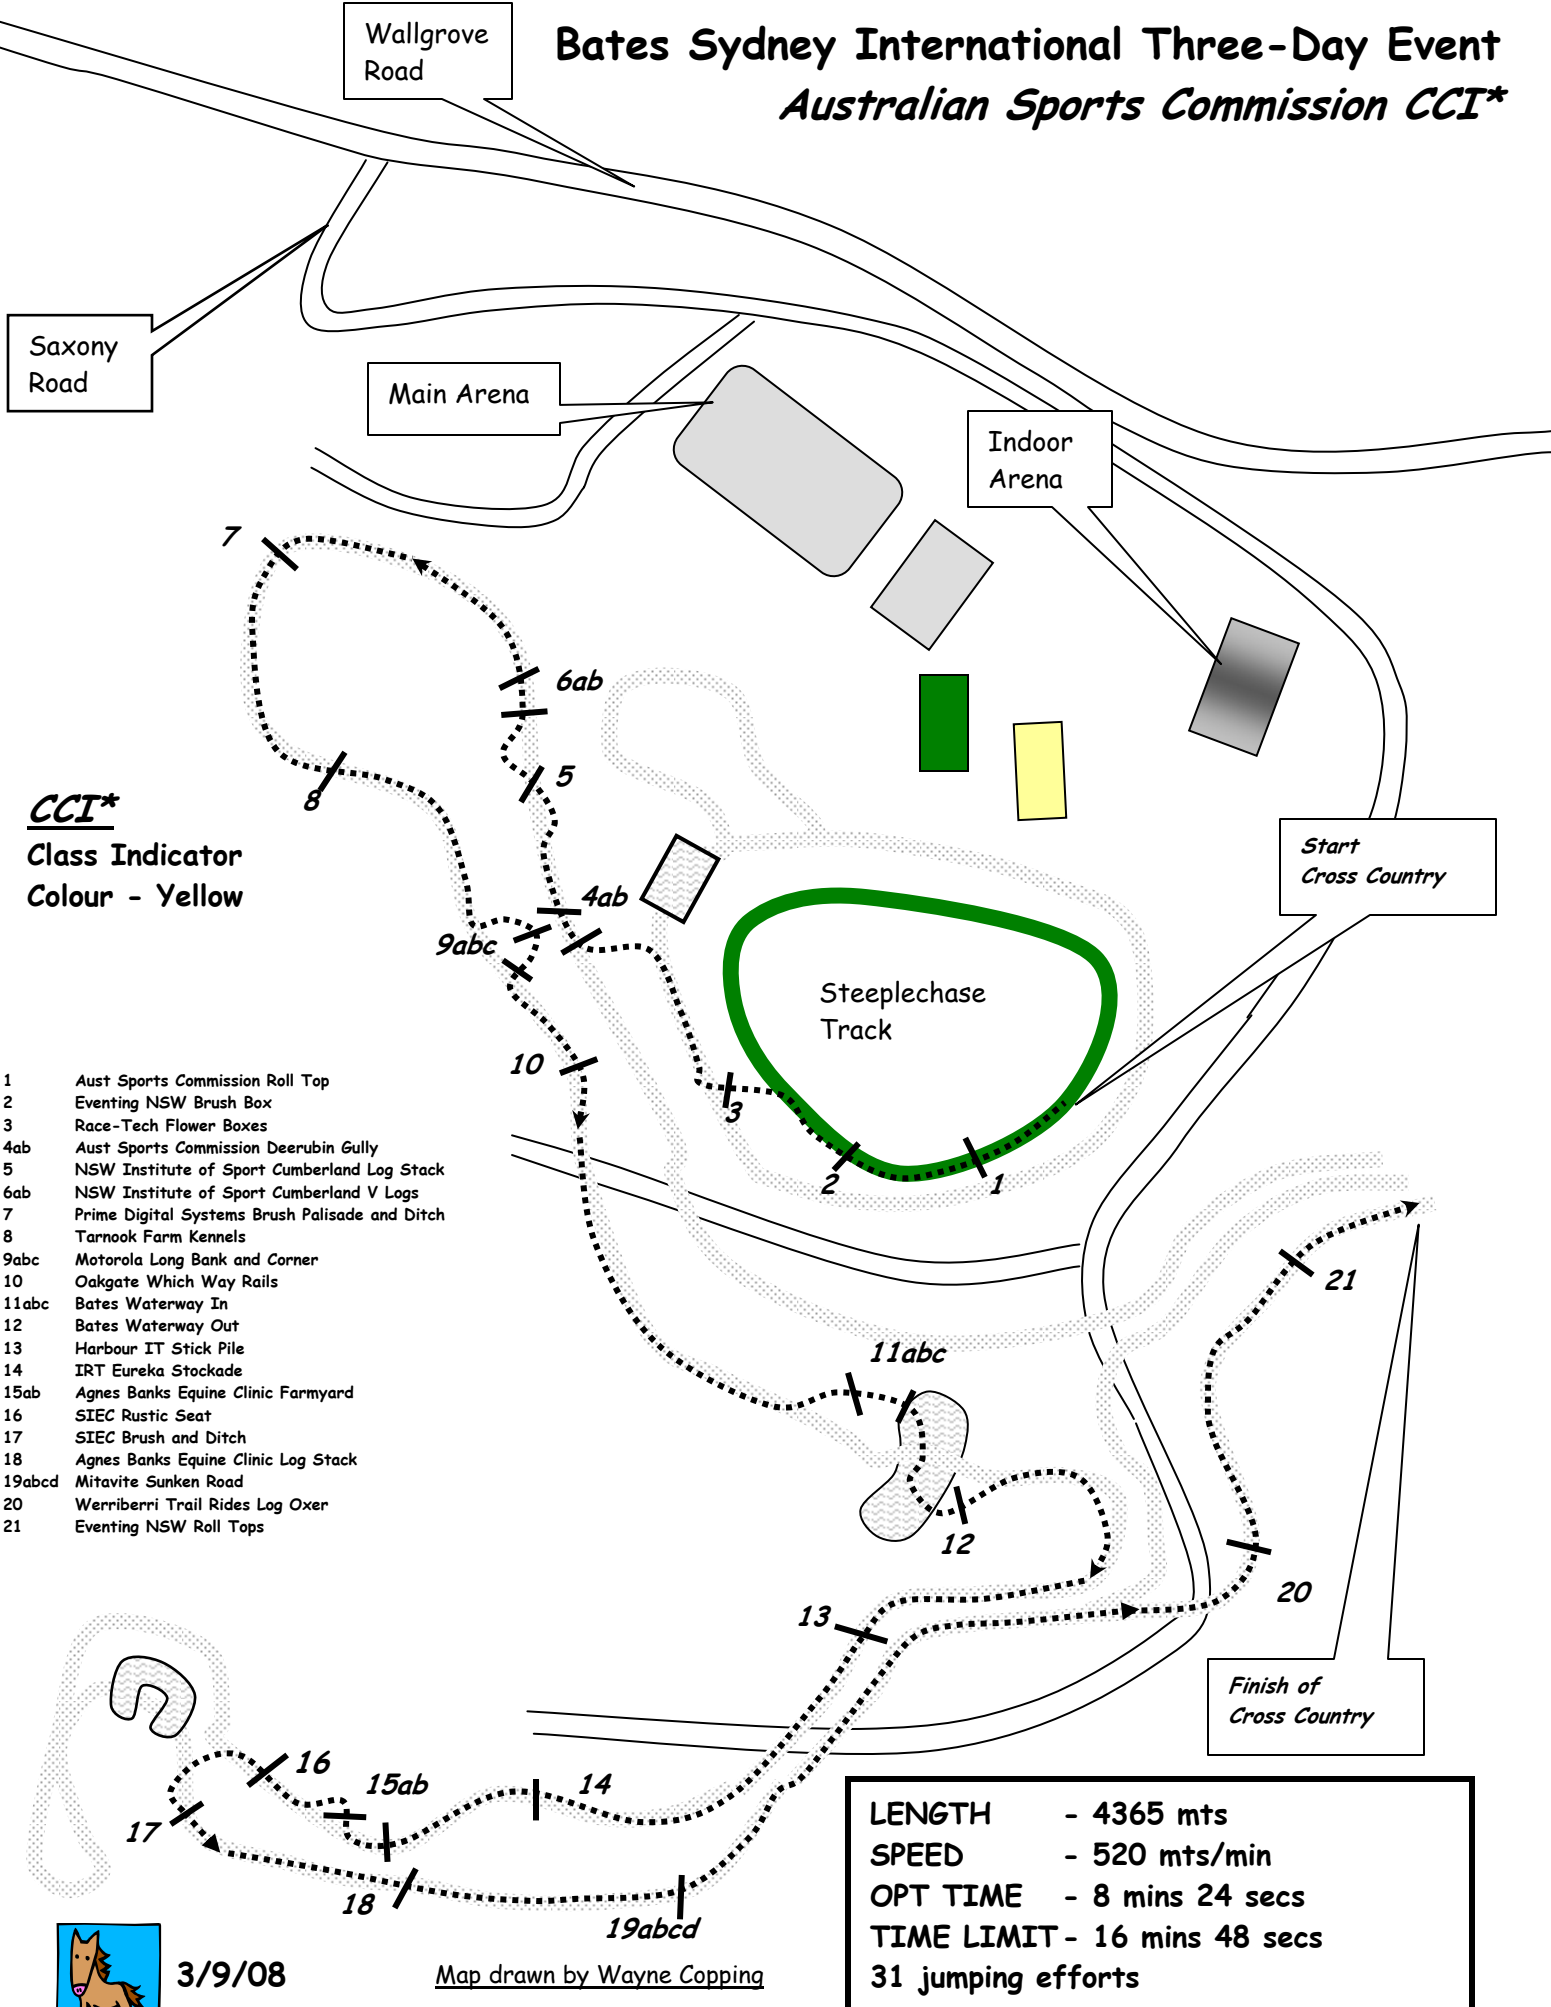

Bates Sydney International Three-Day Event

Australian Sports Commission CCI*

CCI*
Class Indicator
Colour - Yellow

- 1 Aust Sports Commission Roll Top
- 2 Eventing NSW Brush Box
- 3 Race-Tech Flower Boxes
- 4ab Aust Sports Commission Deerubin Gully
- 5 NSW Institute of Sport Cumberland Log Stack
- 6ab NSW Institute of Sport Cumberland V Logs
- 7 Prime Digital Systems Brush Palisade and Ditch
- 8 Tarnook Farm Kennels
- 9abc Motorola Long Bank and Corner
- 10 Oakgate Which Way Rails
- 11abc Bates Waterway In
- 12 Bates Waterway Out
- 13 Harbour IT Stick Pile
- 14 IRT Eureka Stockade
- 15ab Agnes Banks Equine Clinic Farmyard
- 16 SIEC Rustic Seat
- 17 SIEC Brush and Ditch
- 18 Agnes Banks Equine Clinic Log Stack
- 19abcd Mitavite Sunken Road
- 20 Werriberri Trail Rides Log Oxer
- 21 Eventing NSW Roll Tops

LENGTH - 4365 mts
SPEED - 520 mts/min
OPT TIME - 8 mins 24 secs
TIME LIMIT - 16 mins 48 secs
31 jumping efforts

3/9/08

Map drawn by Wayne Copping