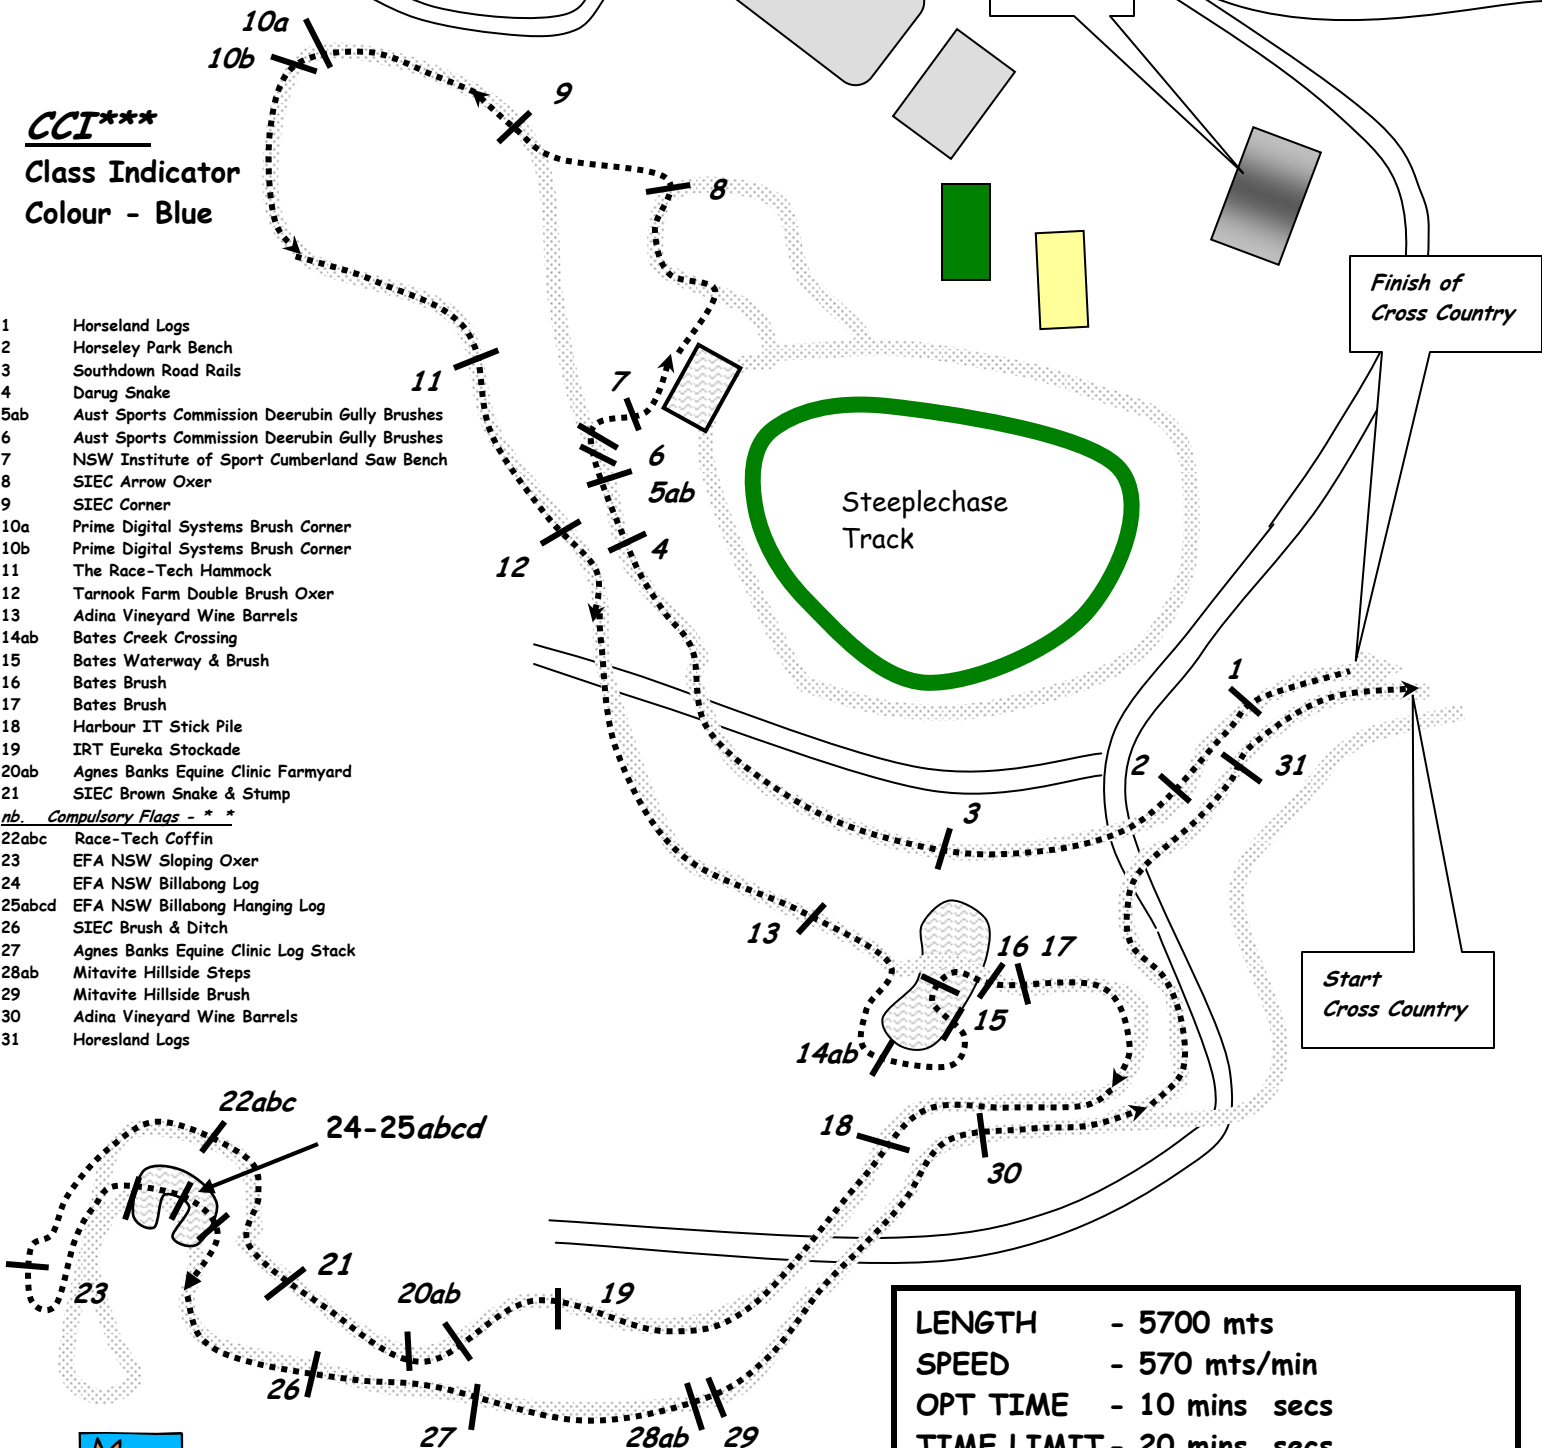

Bates Sydney International Three-Day Event

Horseland CCI***

Wallgrove Road

Saxony Road

Main Arena

Indoor Arena

Finish of Cross Country

Start Cross Country

CCI***
Class Indicator
Colour - Blue

- 1 Horseland Logs
- 2 Horseley Park Bench
- 3 Southdown Road Rails
- 4 Darug Snake
- 5ab Aust Sports Commission Deerubin Gully Brushes
- 6 Aust Sports Commission Deerubin Gully Brushes
- 7 NSW Institute of Sport Cumberland Saw Bench
- 8 SIEC Arrow Oxer
- 9 SIEC Corner
- 10a Prime Digital Systems Brush Corner
- 10b Prime Digital Systems Brush Corner
- 11 The Race-Tech Hammock
- 12 Tarnook Farm Double Brush Oxer
- 13 Adina Vineyard Wine Barrels
- 14ab Bates Creek Crossing
- 15 Bates Waterway & Brush
- 16 Bates Brush
- 17 Bates Brush
- 18 Harbour IT Stick Pile
- 19 IRT Eureka Stockade
- 20ab Agnes Banks Equine Clinic Farmyard
- 21 SIEC Brown Snake & Stump

- nb. Compulsory Flags - * **
- 22abc Race-Tech Coffin
 - 23 EFA NSW Sloping Oxer
 - 24 EFA NSW Billabong Log
 - 25abcd EFA NSW Billabong Hanging Log
 - 26 SIEC Brush & Ditch
 - 27 Agnes Banks Equine Clinic Log Stack
 - 28ab Mitavite Hillside Steps
 - 29 Mitavite Hillside Brush
 - 30 Adina Vineyard Wine Barrels
 - 31 Horesland Logs

LENGTH - 5700 mts
SPEED - 570 mts/min
OPT TIME - 10 mins secs
TIME LIMIT - 20 mins secs

3/9/08

Map drawn by Wayne Copping