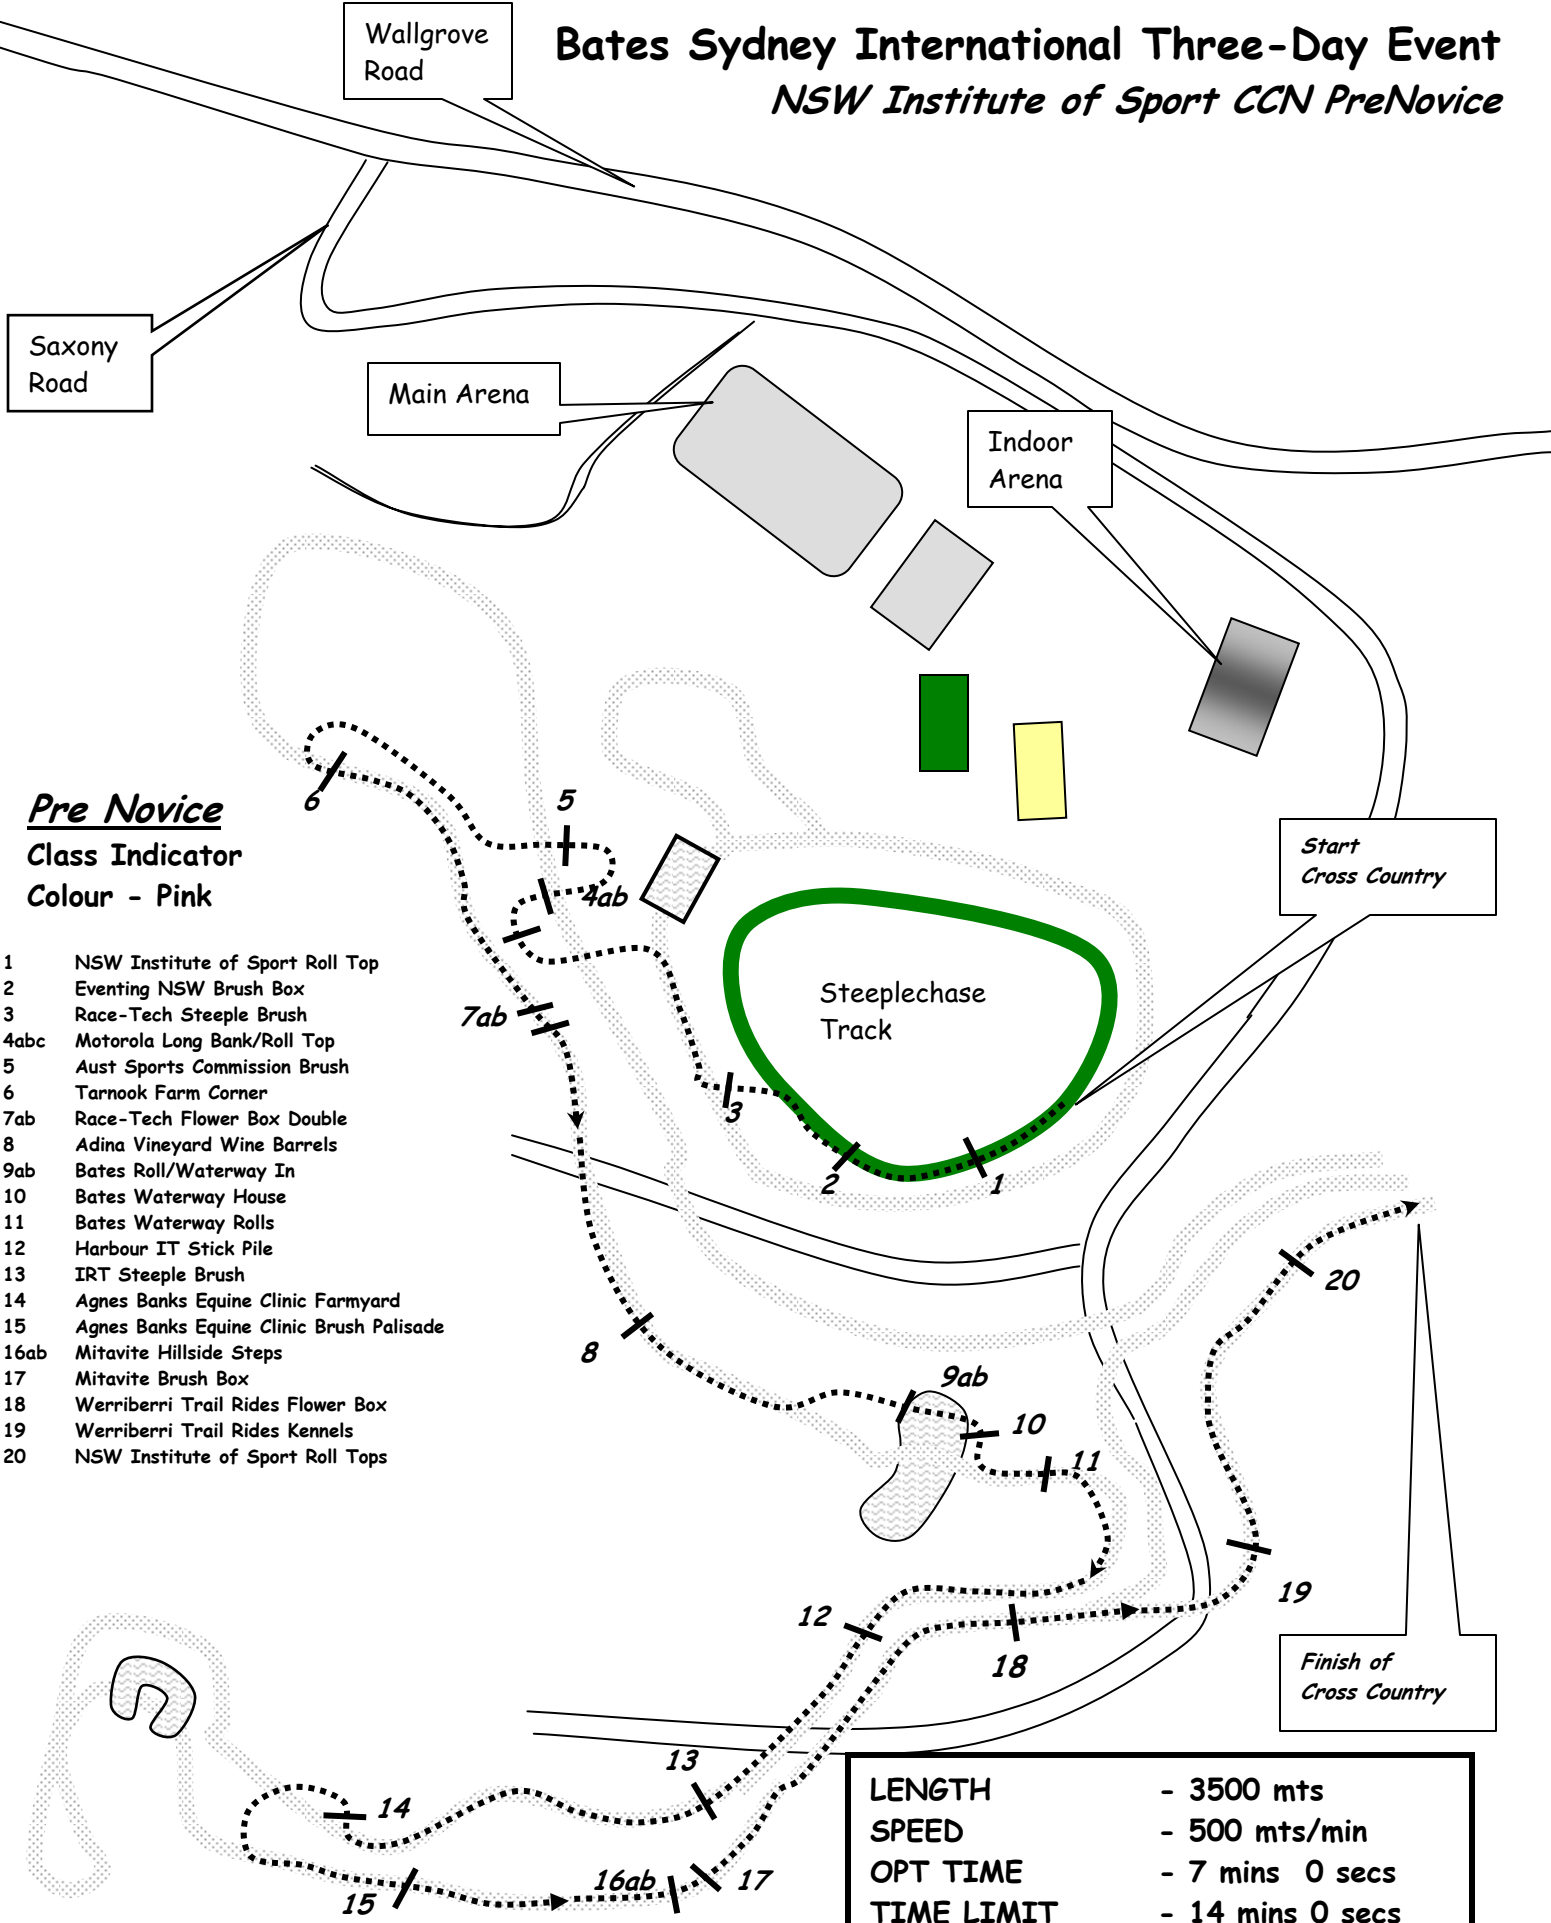

# Bates Sydney International Three-Day Event

## NSW Institute of Sport CCN PreNovice

**Pre Novice**  
**Class Indicator**  
**Colour - Pink**

- 1 NSW Institute of Sport Roll Top
- 2 Eventing NSW Brush Box
- 3 Race-Tech Steeple Brush
- 4abc Motorola Long Bank/Roll Top
- 5 Aust Sports Commission Brush
- 6 Tarnook Farm Corner
- 7ab Race-Tech Flower Box Double
- 8 Adina Vineyard Wine Barrels
- 9ab Bates Roll/Waterway In
- 10 Bates Waterway House
- 11 Bates Waterway Rolls
- 12 Harbour IT Stick Pile
- 13 IRT Steeple Brush
- 14 Agnes Banks Equine Clinic Farmyard
- 15 Agnes Banks Equine Clinic Brush Palisade
- 16ab Mitavite Hillside Steps
- 17 Mitavite Brush Box
- 18 Werriberri Trail Rides Flower Box
- 19 Werriberri Trail Rides Kennels
- 20 NSW Institute of Sport Roll Tops

LENGTH	- 3500 mts
SPEED	- 500 mts/min
OPT TIME	- 7 mins 0 secs
TIME LIMIT	- 14 mins 0 secs
MINIMUM TIME	- 6 mins 40 secs
25 jumping efforts	

3/9/08

Map drawn by Wayne Copping