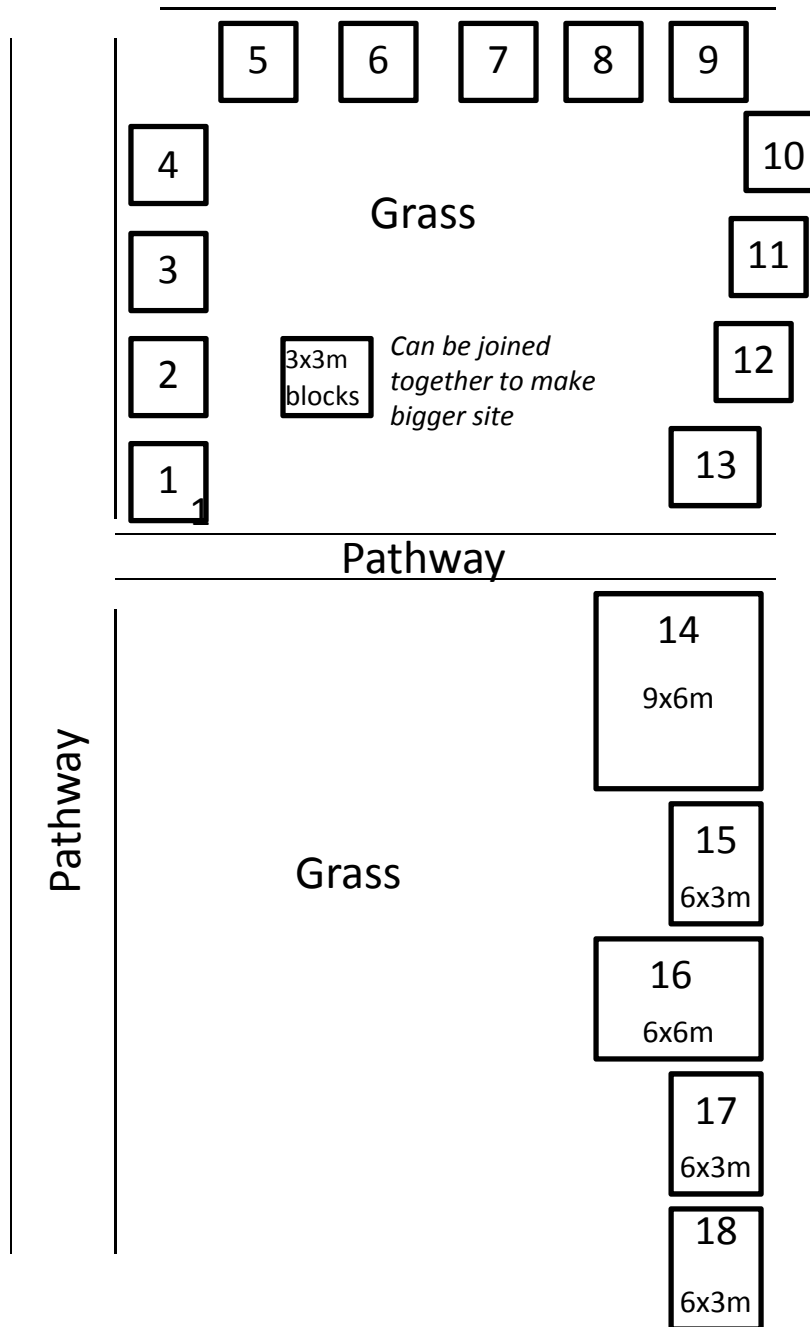

Arena 2

Shopping Village Layout @ 7/2/10

SYDNEY'S WEEKEND OF EQUESTRIAN WORLD CUPS

7-9 May 2010

Including the HSBC FEI World Cup™ Eventing Qualifier
& Greater Sydney World Cup Jumping Qualifier

SYDNEY'S WEEKEND OF
EQUESTRIAN
WORLD CUPS
7–9 May 2010

Including the HSBC FEI World Cup™ Eventing Qualifier
& Greater Sydney World Cup Jumping Qualifier

Site Allocation

- 1.
- 2.
- 3.
- 4.
- 5.
- 6.
- 7.
- 8.
- 9.
- 10.

S1. Sponsor

S2. Adina Vineyard & Olive Grove

Site Allocation

- 11.
- 12.
- 13.
14. CDI – Exhibitor 1st Option
15. CDI – Exhibitor 1st option
16. CDI – Exhibitor 1st option
17. CDI – Exhibitor 1st option
18. CDI – Exhibitor 1st option
- 19.
- 20.