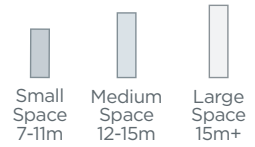

SYDNEY INTERNATIONAL EQUESTRIAN CENTRE

South Truck Park - Camping Layout