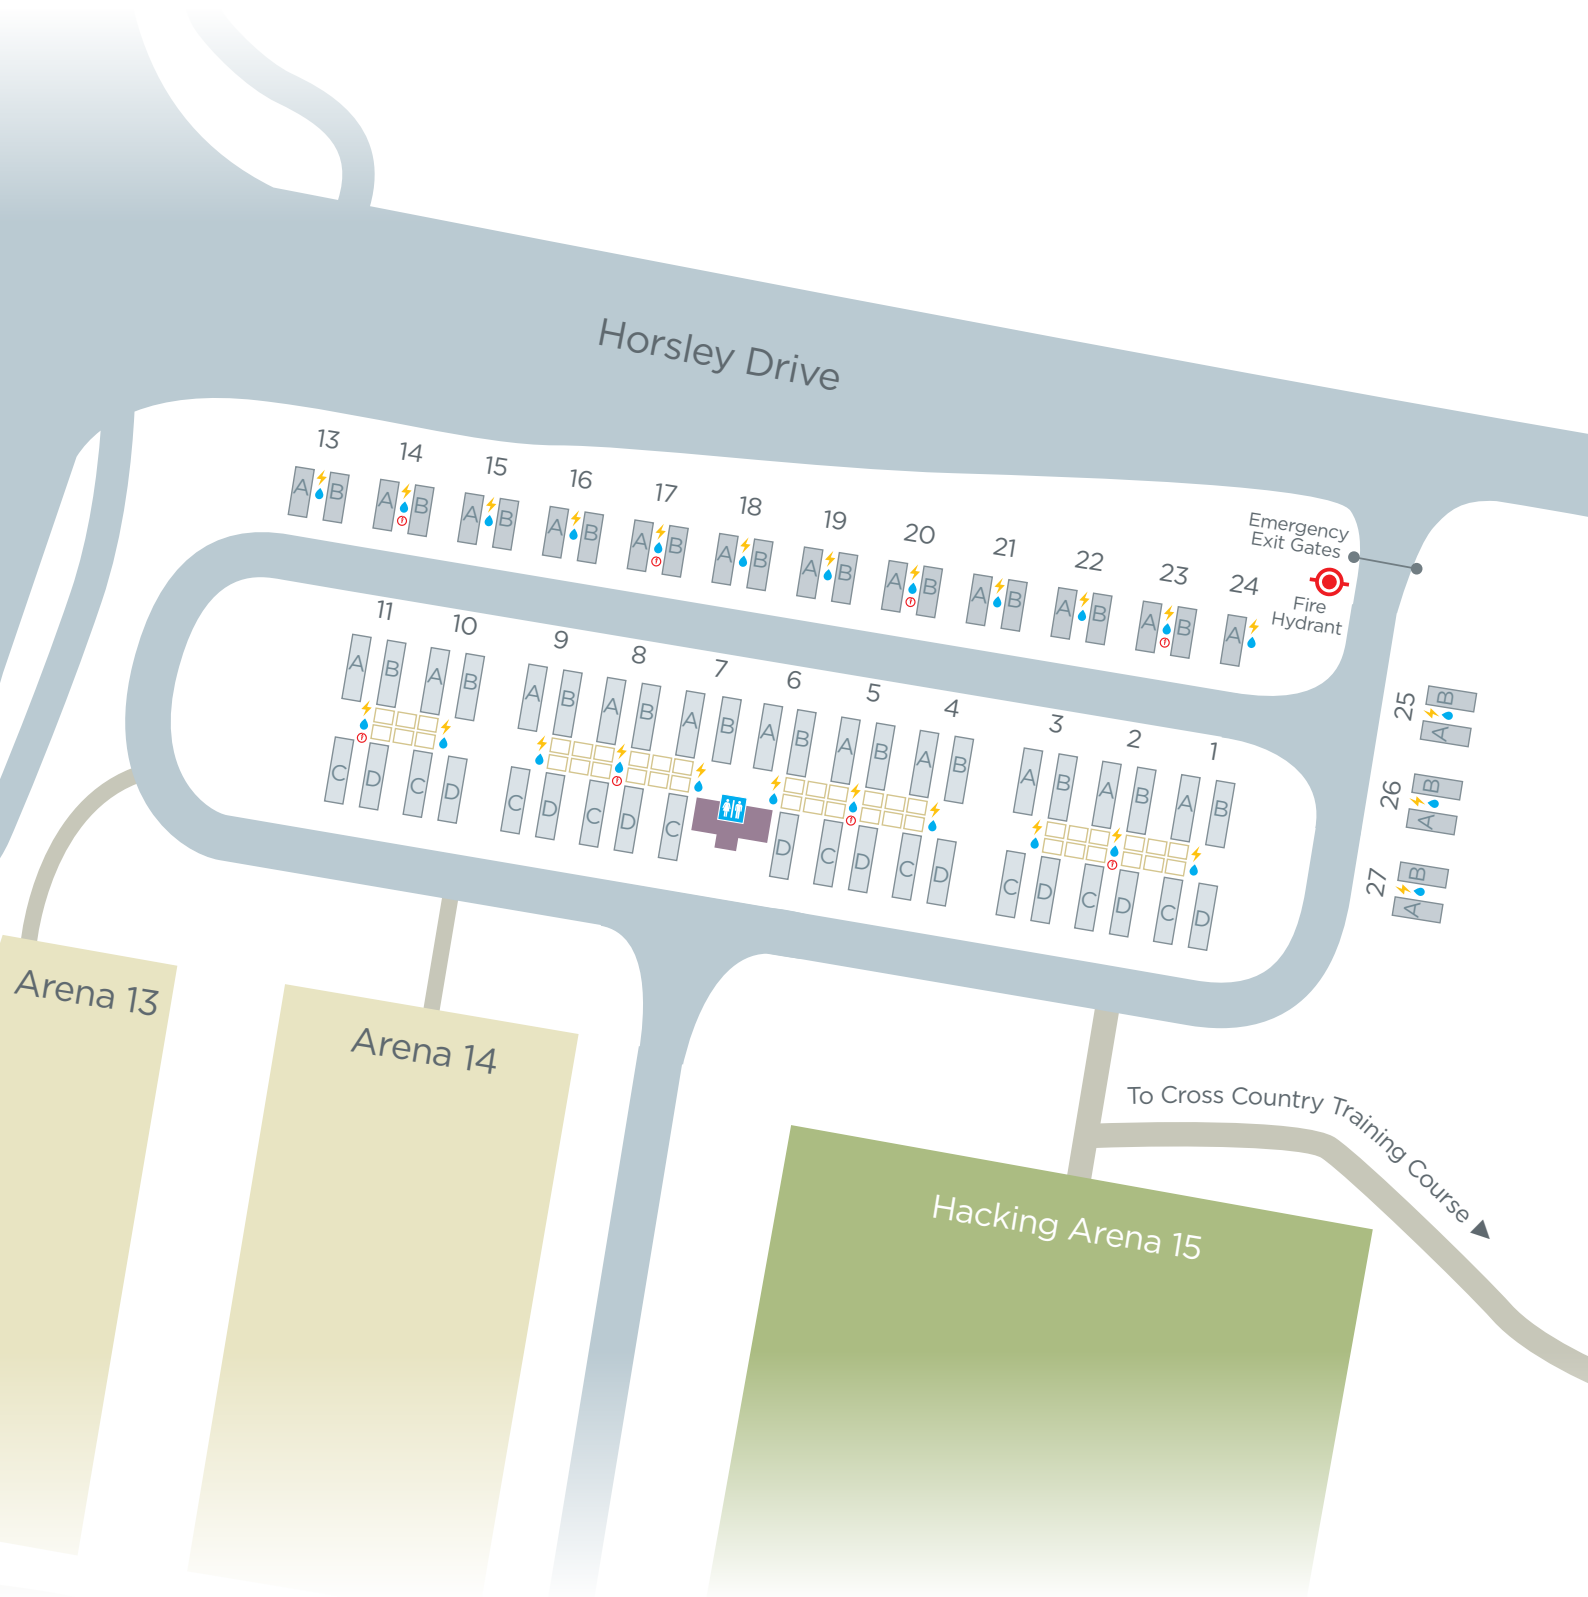

SYDNEY INTERNATIONAL EQUESTRIAN CENTRE

Centre Map

SYDNEY INTERNATIONAL EQUESTRIAN CENTRE

North Truck Park - Camping Layout

-  Small Space
7-11m
-  Medium Space
12-15m
-  Day Yard
-  Power
-  Water
-  Fire Hose
-  Fire Hydrant
-  Amenities

SYDNEY INTERNATIONAL EQUESTRIAN CENTRE

South Truck Park - Camping Layout

SYDNEY INTERNATIONAL EQUESTRIAN CENTRE

Stables Complex

0 15 30